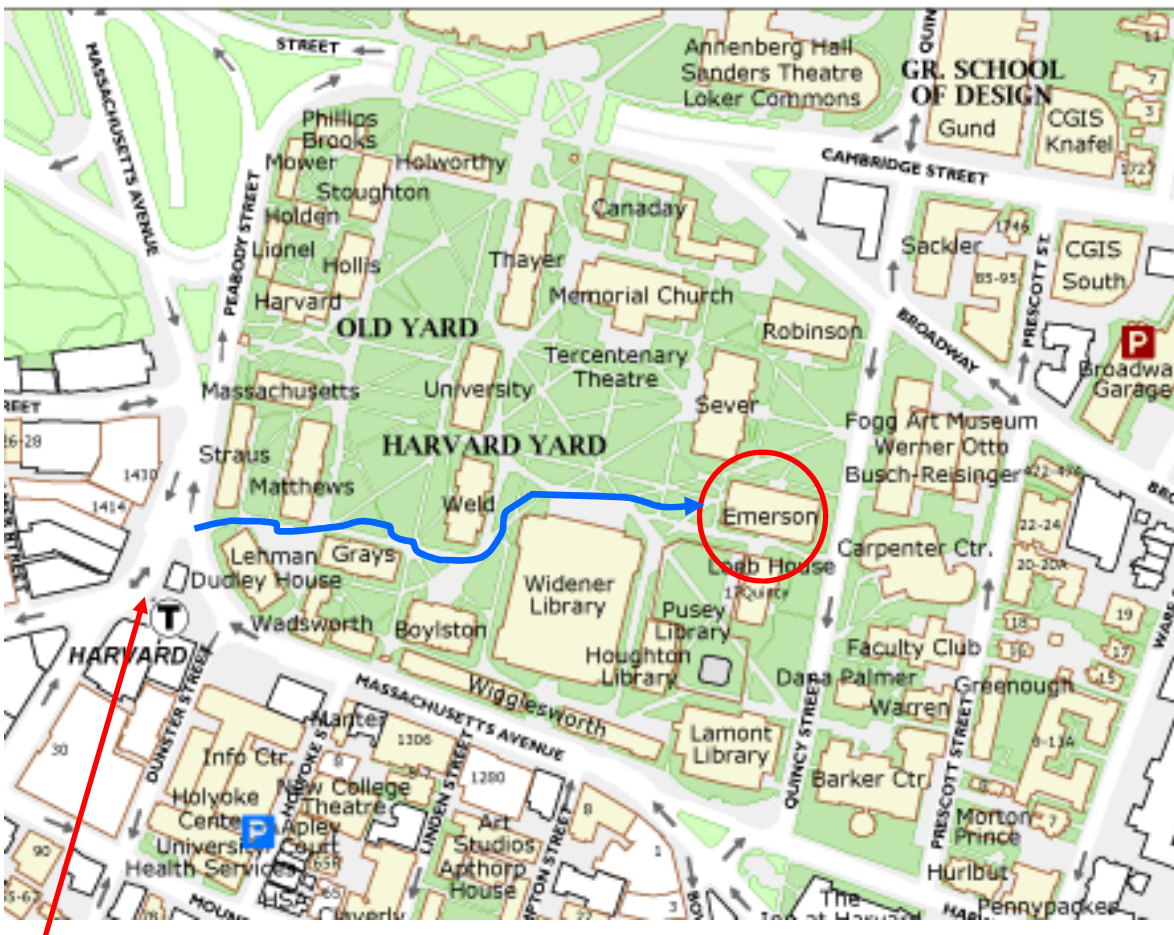

Directions to CityWide at Harvard:

Find your way to Harvard Square. The Red Line drops off there and so does the number 1 bus. Follow the blue line (see map below) through Harvard Yard to Emerson Hall, or find another path through Harvard Yard.

If you are driving:

Parking will be limited, but you can try to find street parking around Harvard Square or on Mass Ave. Just make sure you are not in a Permit only spot. Look for metered spots.

Harvard Square and Red Line T Stop